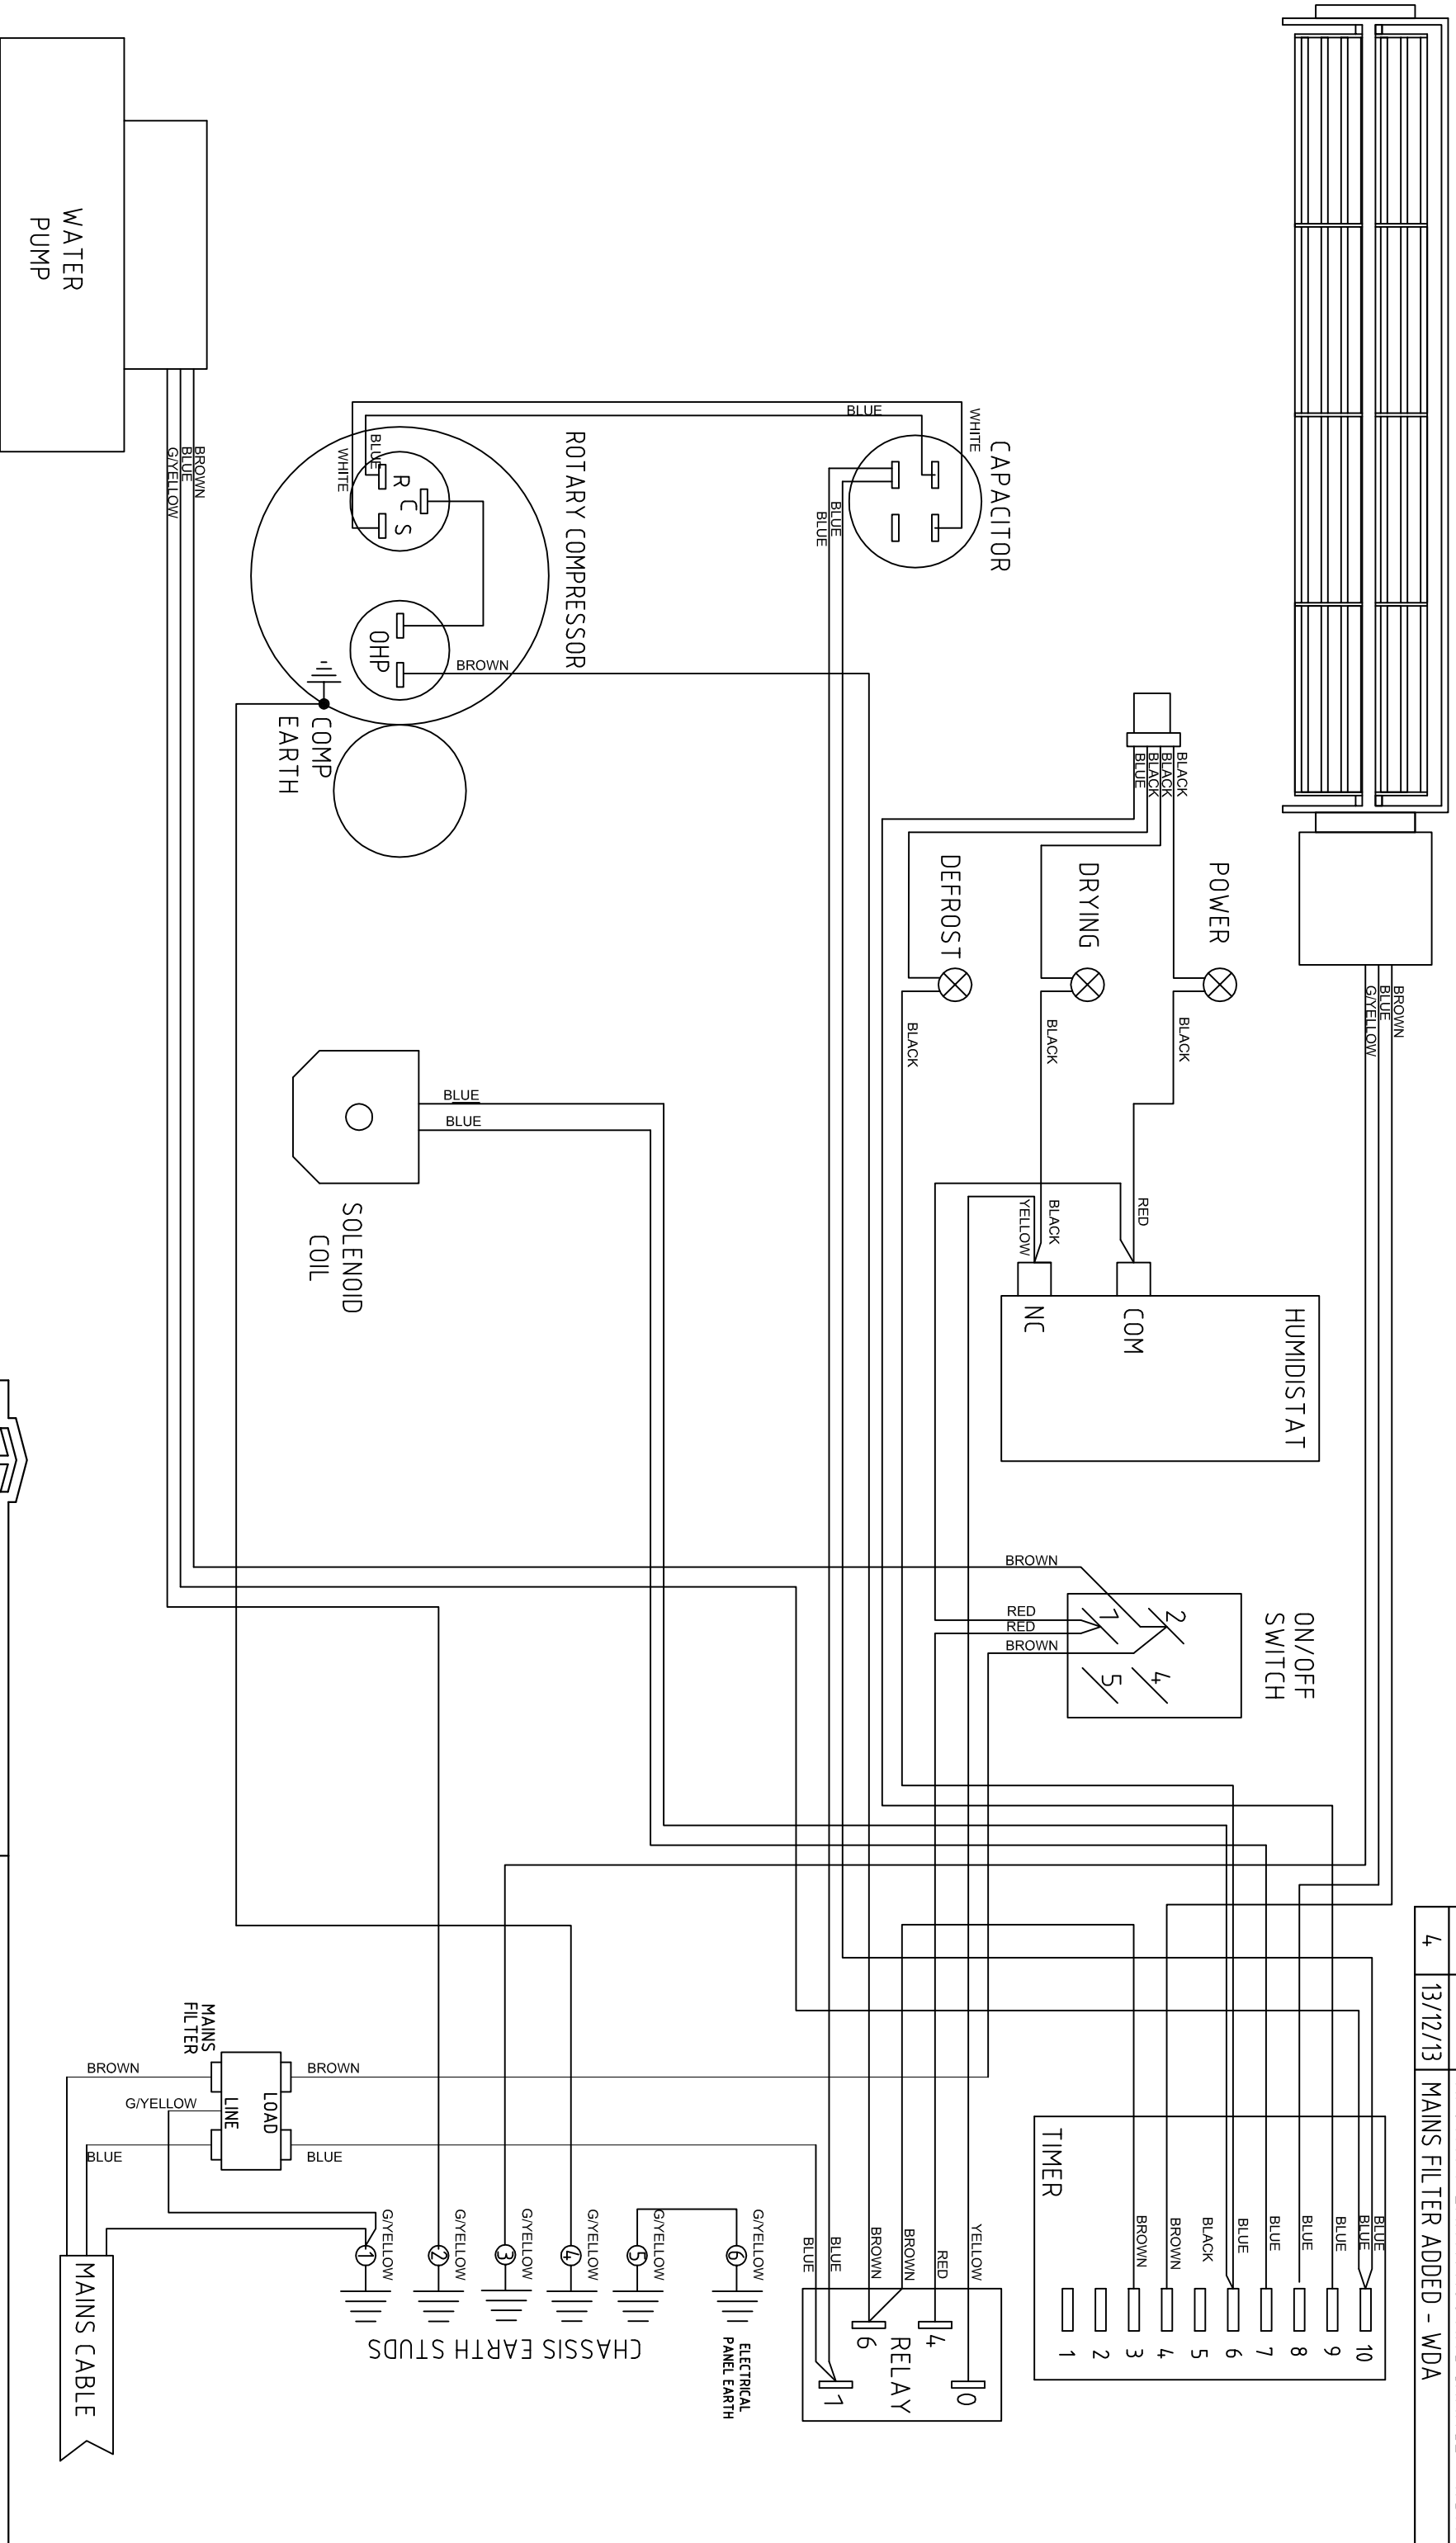

FAN MOTOR

ISSUE	DATE	AMENDMENTS
2	13/05/11	POWER LIGHT WIRING CORRECTED - WDA
3	25/01/13	H/STAT / EARTH ROUTING CHANGE - WDA
4	13/12/13	MAINS FILTER ADDED - WDA

TITLE
WM80 230V 50Hz WIRING DIAGRAM

3RD ANGLE PROJECTION	DIMENSIONS IN m.m.	MATERIAL	FINISH	DRG.NO.	SHEET
DO NOT SCALE IF IN DOUBT ASK	TOLERANCES UNLESS OTHERWISE STATED			5010289	1 OF 1
	0.0 ± 0.25				
	0.00 ± 0.05				
	ANGULAR ± 0.5 DEGREE				