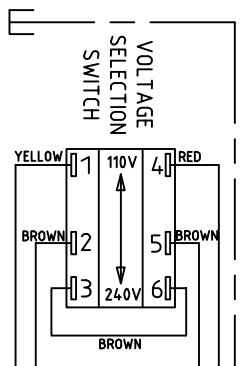

1993
Ebac
 LIMITED
 BISHOP AUCKLAND
 ENGLAND

TITLE
 COMPACT DUAL VOLTAGE 50HZ WIRING DIAGRAM

3RD ANGLE PROJECTION
 DO NOT SCALE
 IF IN DOUBT ASK

DIMENSIONS IN m.m.
 TOLERANCES UNLESS OTHERWISE STATED

± 0.25
 ± 0.05
 ANGULAR ± 0.5 DEGREE

MATERIAL
 FINISH

DRAWN: C.LILLY
 CAD SCALE: N/A
 DRG.NO. 5010293

SHEET 1 OF 1