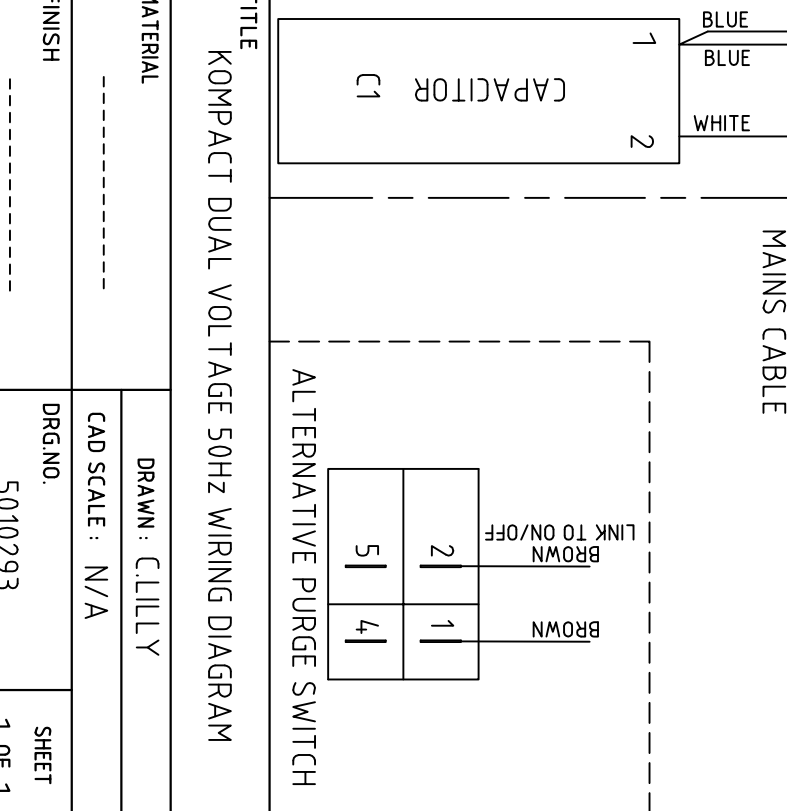

1993
Ebac
 LIMITED
 BISHOP AUCKLAND
 ENGLAND

TITLE
 COMPACT DUAL VOLTAGE 50HZ WIRING DIAGRAM

3RD ANGLE PROJECTION
 DO NOT SCALE
 IF IN DOUBT ASK

DIMENSIONS IN m.m.
 TOLERANCES UNLESS OTHERWISE STATED

± 0.25
 ± 0.05
 ANGULAR ± 0.5 DEGREE

MATERIAL
 FINISH

DRAWN: C.LILLY
 CAD SCALE: N/A
 DRG.NO. 5010293

SHEET 1 OF 1