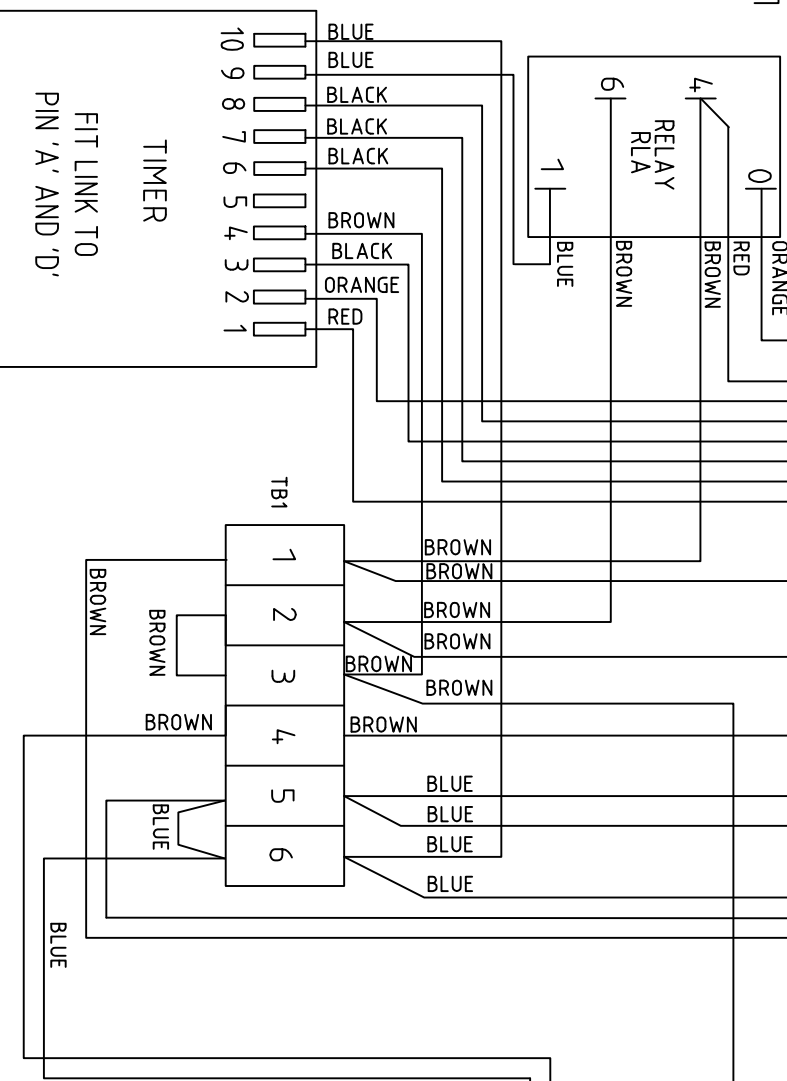

| ISSUE | DATE | AMENDMENTS |
|-------|----------|---|
| 1 | 25/06/07 | ORIGINAL |
| 2 | 08/02/08 | SWITCH VIEW ADDED - WDA |
| 3 | 04/11/11 | COMPRESSOR VIEW / COLOURS UPDATED - WDA |
| 4 | 02/11/12 | CONDENSATE PUMP UPDATED - WDA |
| 5 | 05/09/14 | CONDENSATE PUMP CHANGED - WDA |
| 6 | 10/01/18 | TIMER CHANGED / LINK ADDED - WDA |
| 7 | 26/01/18 | ALTERNATIVE PURGE SWITCH ADDED - WDA |
| 8 | 06/12/19 | TRANSFORMER OHP ADDED - WDA |

1993
Ebac
 LIMITED
 BISHOP AUCKLAND
 ENGLAND

TITLE
 COMPACT DUAL VOLTAGE 50HZ WIRING DIAGRAM

3RD ANGLE PROJECTION
 DO NOT SCALE
 IF IN DOUBT ASK

DIMENSIONS IN m.m.
 TOLERANCES UNLESS OTHERWISE STATED

± 0.25
 ± 0.05
 ANGULAR ± 0.5 DEGREE

MATERIAL
 FINISH

DRAWN: C.LILLY
 CAD SCALE: N/A
 DRG.NO. 5010293

SHEET 1 OF 1