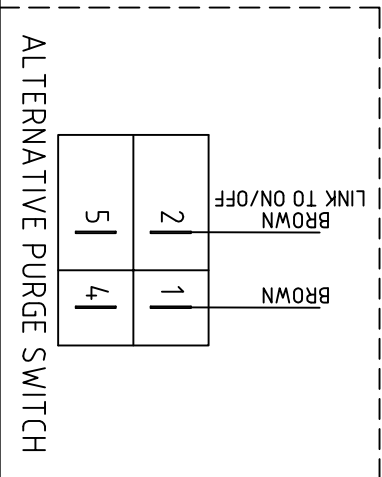

| ISSUE | DATE | AMENDMENTS |
|-------|----------|---|
| 1 | 25/06/07 | ORIGINAL |
| 2 | 08/02/08 | SWITCH VIEW ADDED - WDA |
| 3 | 04/11/11 | COMPRESSOR VIEW / COLOURS UPDATED - WDA |
| 4 | 02/11/12 | CONDENSATE PUMP UPDATED - WDA |
| 5 | 05/09/14 | CONDENSATE PUMP CHANGED - WDA |
| 6 | 10/01/18 | TIMER CHANGED / LINK ADDED - WDA |
| 7 | 26/01/18 | ALTERNATIVE PURGE SWITCH ADDED - WDA |
| 8 | 06/12/19 | TRANSFORMER OHP ADDED - WDA |

1993
Ebac
 LIMITED
 BISHOP AUCKLAND
 ENGLAND

TITLE
 COMPACT DUAL VOLTAGE 50HZ WIRING DIAGRAM

3RD ANGLE PROJECTION
 DO NOT SCALE
 IF IN DOUBT ASK

DIMENSIONS IN m.m.
 TOLERANCES UNLESS OTHERWISE STATED

± 0.25
 ± 0.05
 ANGULAR ± 0.5 DEGREE

MATERIAL
 FINISH

DRAWN: C.LILLY
 CAD SCALE: N/A
 DRG.NO. 5010293

SHEET 1 OF 1