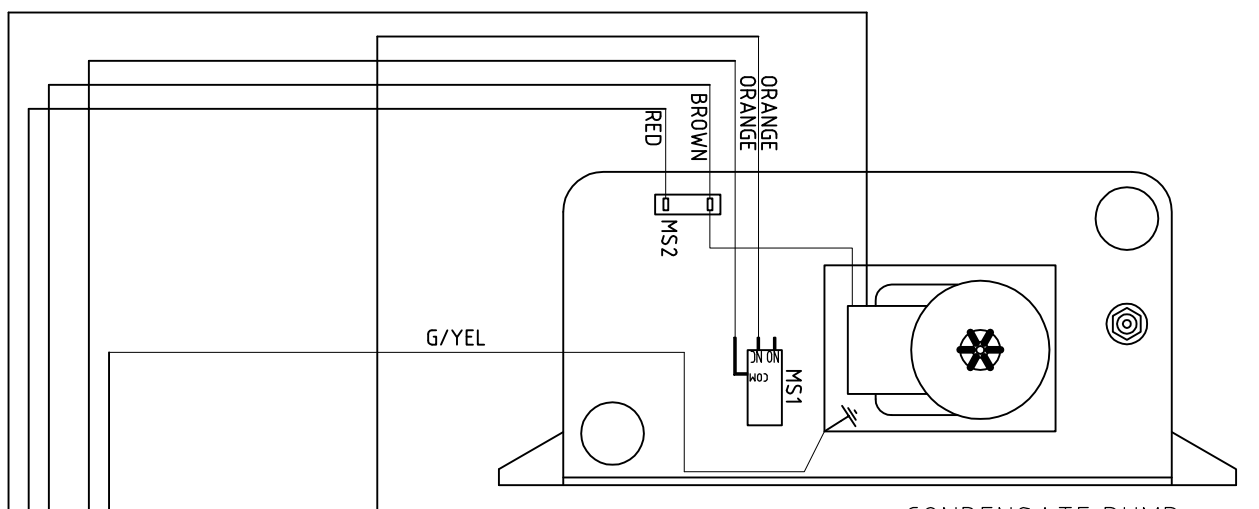

1993
Ebac
 LIMITED
 BISHOP AUCKLAND
 ENGLAND

TITLE
 COMPACT DUAL VOLTAGE 50HZ WIRING DIAGRAM

3RD ANGLE PROJECTION
 DO NOT SCALE
 IF IN DOUBT ASK

DIMENSIONS IN m.m.
 TOLERANCES UNLESS OTHERWISE STATED

± 0.25
 ± 0.05
 ANGULAR ± 0.5 DEGREE

MATERIAL
 FINISH

DRAWN: C.LILLY
 CAD SCALE: N/A
 DRG.NO. 5010293

SHEET 1 OF 1