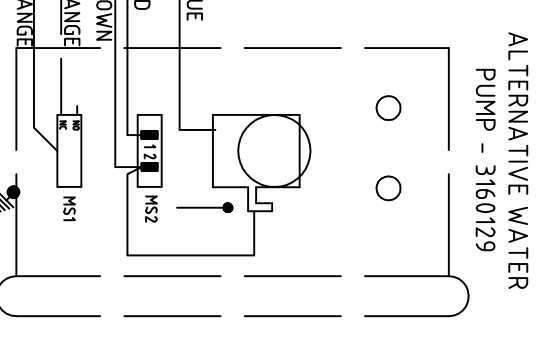

| ISSUE | DATE | AMENDMENTS |
|-------|----------|---|
| 1 | 25/06/07 | ORIGINAL |
| 2 | 08/02/08 | SWITCH VIEW ADDED - WDA |
| 3 | 04/11/11 | COMPRESSOR VIEW / COLOURS UPDATED - WDA |
| 4 | 02/11/12 | CONDENSATE PUMP UPDATED - WDA |
| 5 | 05/09/14 | CONDENSATE PUMP CHANGED - WDA |
| 6 | 10/01/18 | TIMER CHANGED / LINK ADDED - WDA |
| 7 | 26/01/18 | ALTERNATIVE PURGE SWITCH ADDED - WDA |
| 8 | 06/12/19 | TRANSFORMER OHP ADDED - WDA |

1993
Ebac
 LIMITED
 BISHOP AUCKLAND
 ENGLAND

TITLE
 COMPACT DUAL VOLTAGE 50HZ WIRING DIAGRAM

3RD ANGLE PROJECTION
 DO NOT SCALE
 IF IN DOUBT ASK

DIMENSIONS IN m.m.
 TOLERANCES UNLESS OTHERWISE STATED

± 0.25
 ± 0.05
 ANGULAR ± 0.5 DEGREE

MATERIAL
 FINISH

DRAWN: C.LILLY
 CAD SCALE: N/A
 DRG.NO. 5010293

SHEET 1 OF 1