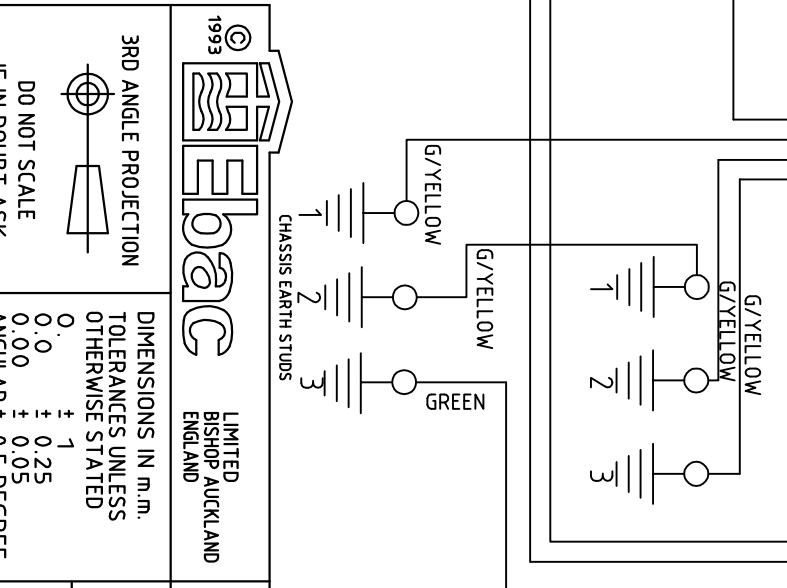

| ISSUE | DATE | AMENDMENTS |
|-------|----------|---|
| 1 | 25/06/07 | ORIGINAL |
| 2 | 08/02/08 | SWITCH VIEW ADDED - WDA |
| 3 | 04/11/11 | COMPRESSOR VIEW / COLOURS UPDATED - WDA |
| 4 | 02/11/12 | CONDENSATE PUMP UPDATED - WDA |
| 5 | 05/09/14 | CONDENSATE PUMP CHANGED - WDA |
| 6 | 10/01/18 | TIMER CHANGED / LINK ADDED - WDA |
| 7 | 26/01/18 | ALTERNATIVE PURGE SWITCH ADDED - WDA |
| 8 | 06/12/19 | TRANSFORMER OHP ADDED - WDA |

1993
Ebac
 LIMITED
 BISHOP AUCKLAND
 ENGLAND

TITLE
 COMPACT DUAL VOLTAGE 50HZ WIRING DIAGRAM

3RD ANGLE PROJECTION
 DO NOT SCALE
 IF IN DOUBT ASK

DIMENSIONS IN m.m.
 TOLERANCES UNLESS OTHERWISE STATED

± 0.25
 ± 0.05
 ANGULAR ± 0.5 DEGREE

MATERIAL
 FINISH

DRAWN: C.LILLY
 CAD SCALE: N/A
 DRG.NO. 5010293

SHEET 1 OF 1