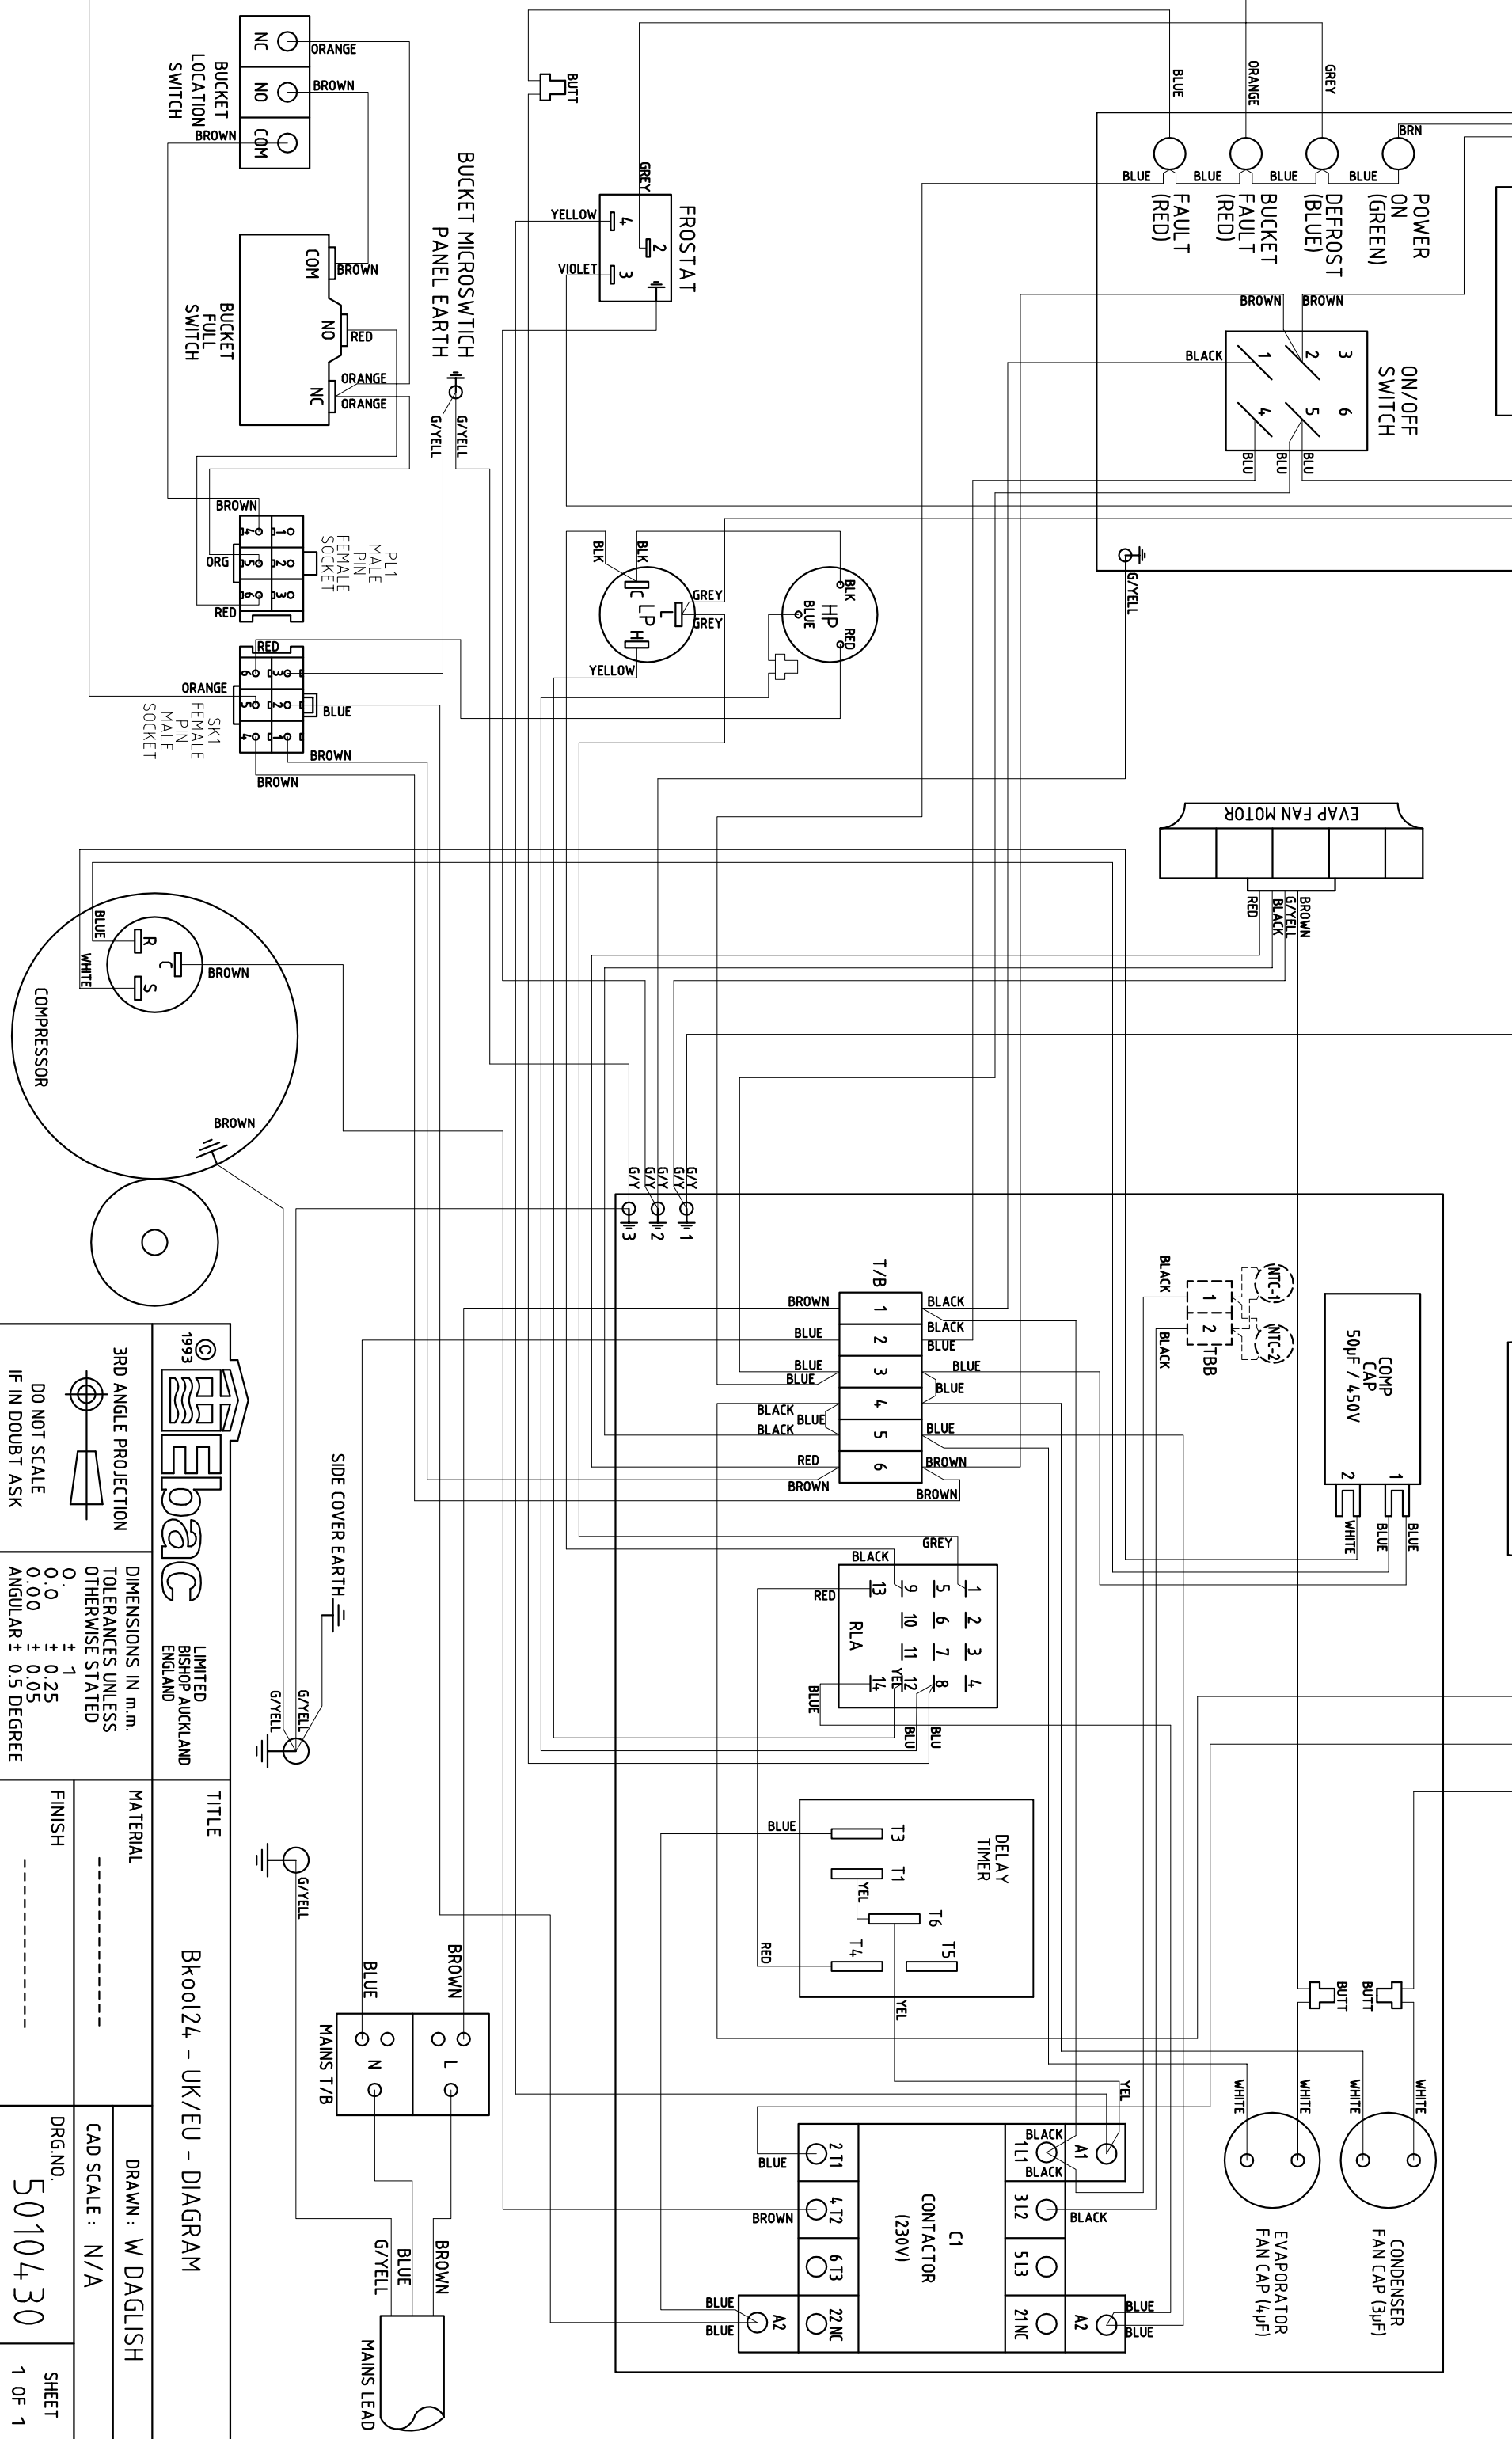

ISSUE	DATE	AMENDMENTS
1	09/05/18	ORIGINAL
2	18/09/18	PILOT BUILD ISSUES - WDA
3	22/10/18	NTC WIRING CHANGED - WDA
4	29/10/18	COLOURS CORRECTED - WDA
5	08/03/19	CONNECTOR / LIGHT COLOUR UPDATED - WDA

**1993 Ebeco LIMITED BISHOP AUCKLAND ENGLAND**

**3RD ANGLE PROJECTION**  
DO NOT SCALE  
IF IN DOUBT ASK

**DIMENSIONS IN m.m.**  
TOLERANCES UNLESS OTHERWISE STATED  
0.0 ± 0.25  
0.00 ± 0.05  
ANGULAR ± 0.5 DEGREE

**TITLE**  
Bkool24 - UK/EU - DIAGRAM

**MATERIAL**  
FINISH

**DRAWN: W DAGLISH**  
CAD SCALE: N/A

**DRG.NO**  
5010430

**SHEET**  
1 OF 1