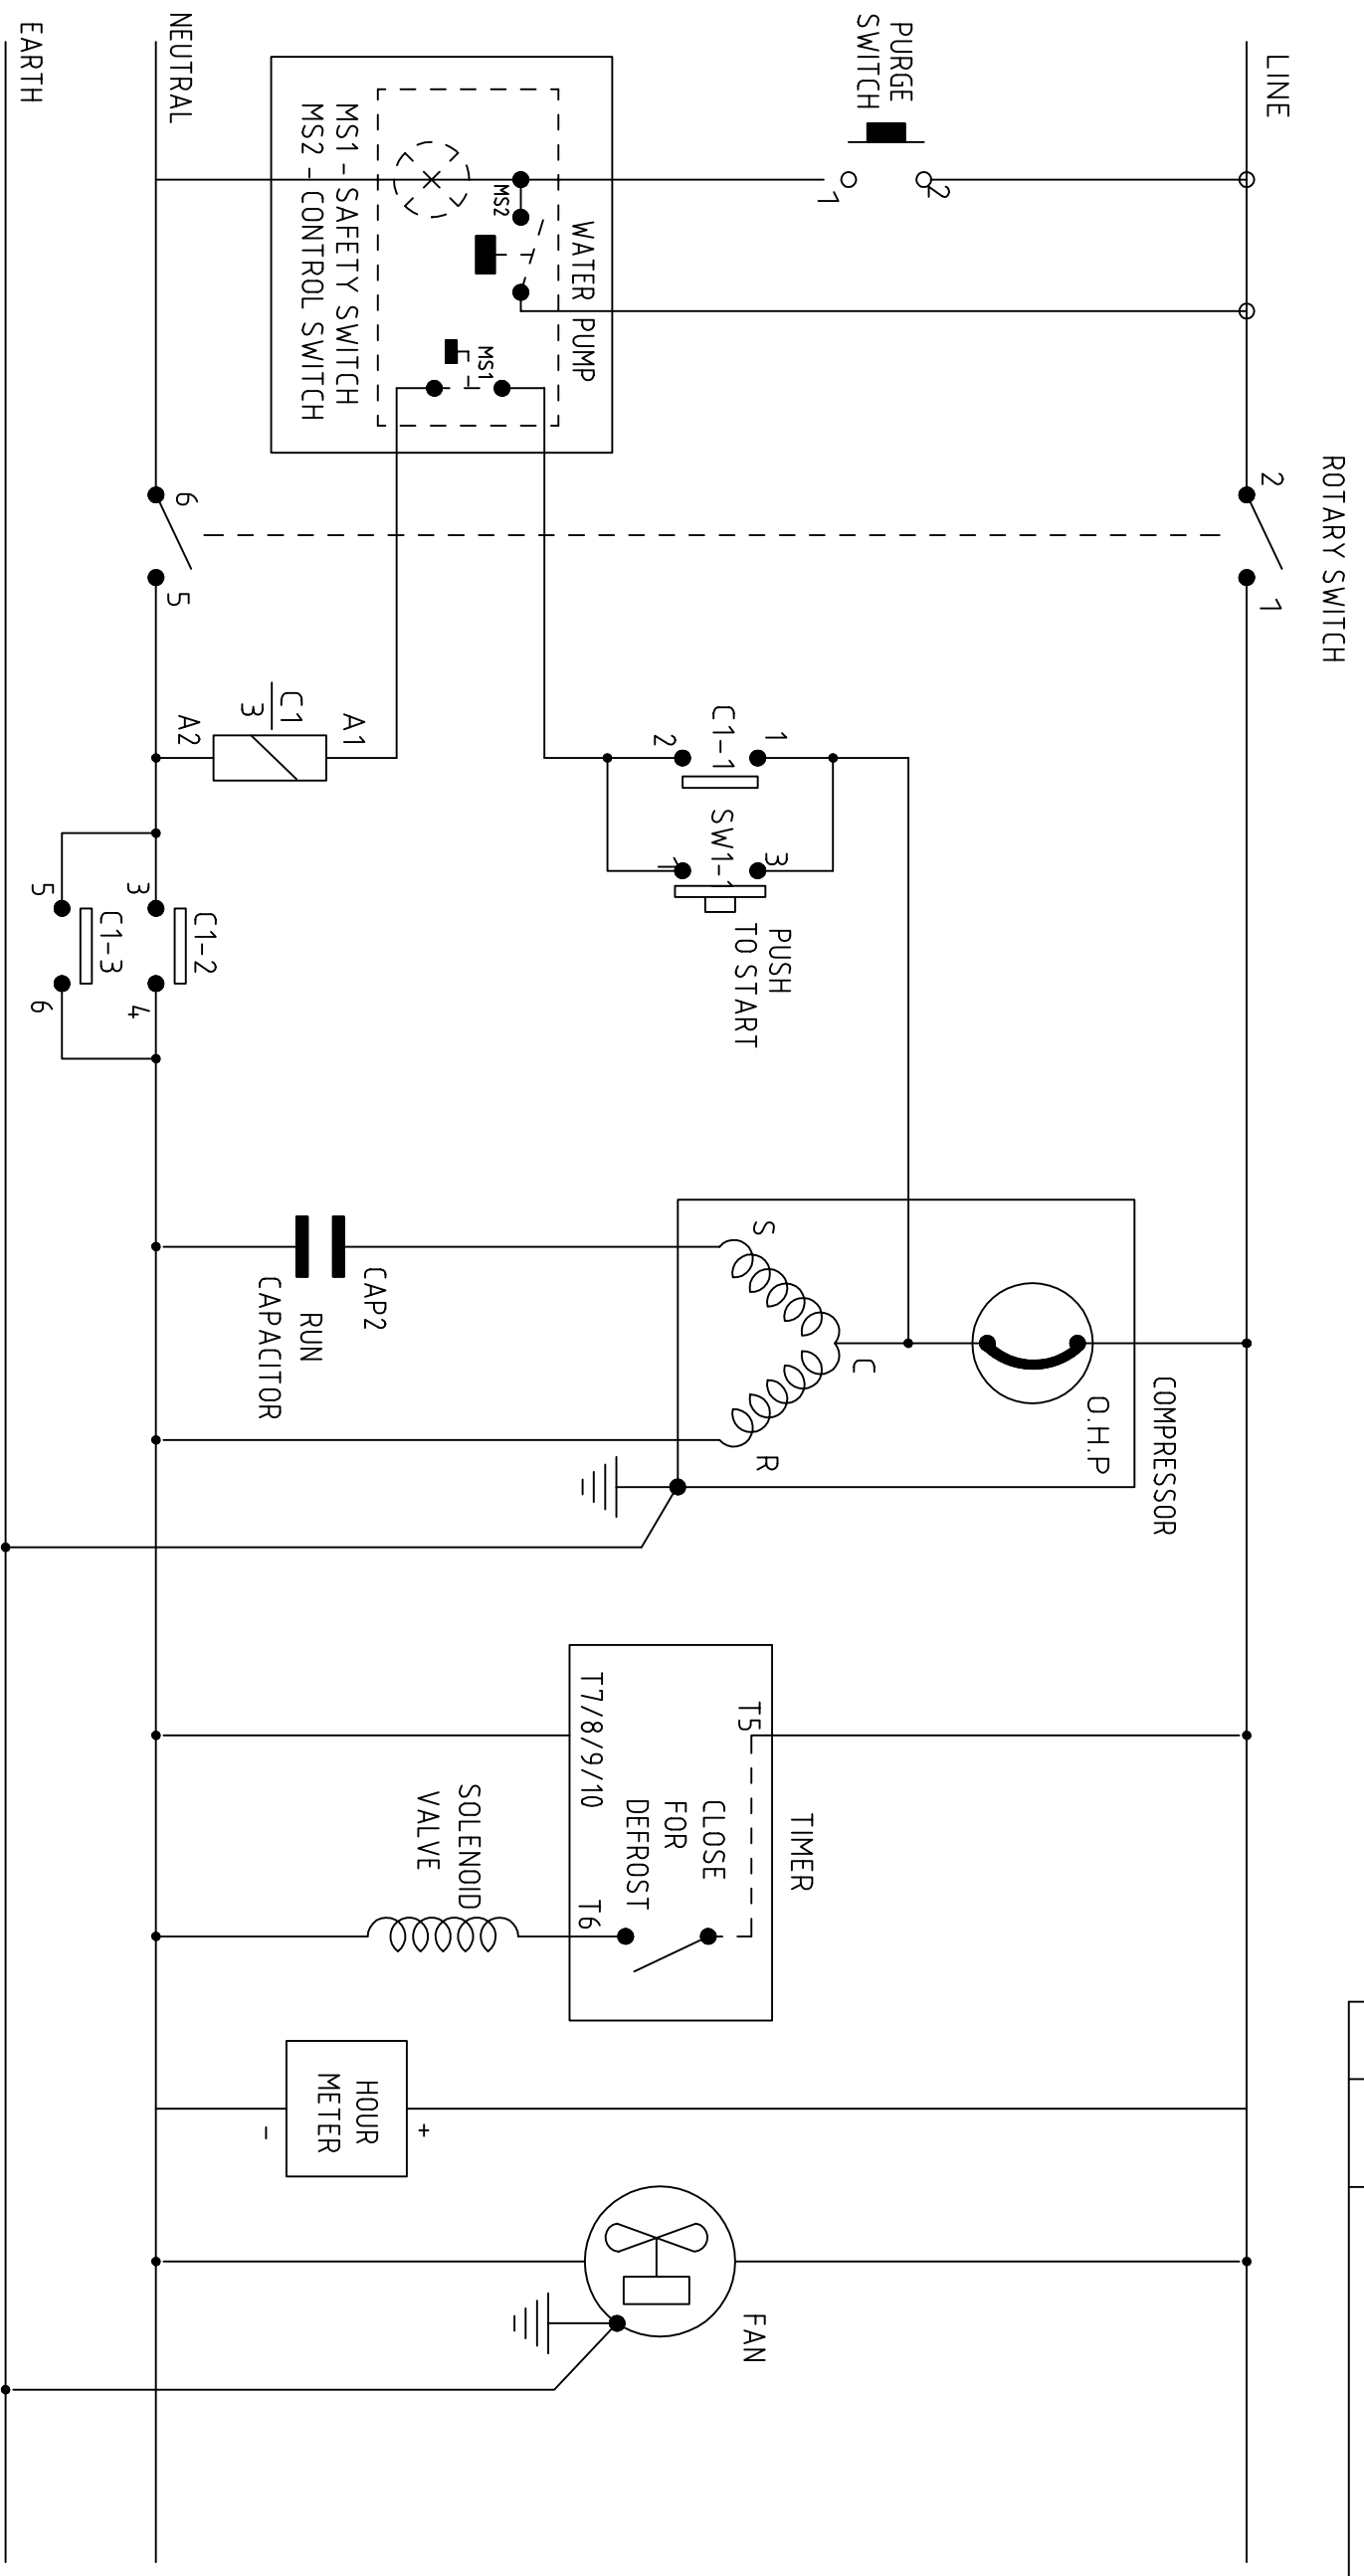

ISSUE	DATE	AMENDMENTS
1	21/11/11	ORIGINAL
2	10/06/12	PUSH TO START SWITCH ADDED - WDA

 1993 LIMITED BISHOP AUCKLAND ENGLAND		TITLE ECOT50 - WIRING SCHEMATIC - UK	
3RD ANGLE PROJECTION DO NOT SCALE IF IN DOUBT ASK		DIMENSIONS IN m.m. TOLERANCES UNLESS OTHERWISE STATED 0.0 ± 0.25 0.00 ± 0.05 ANGULAR ± 0.5 DEGREE	
MATERIAL FINISH		DRAWN: W DAGLISH CAD SCALE: N/A DRGNO. 5020316	
SHEET 1 OF 1			