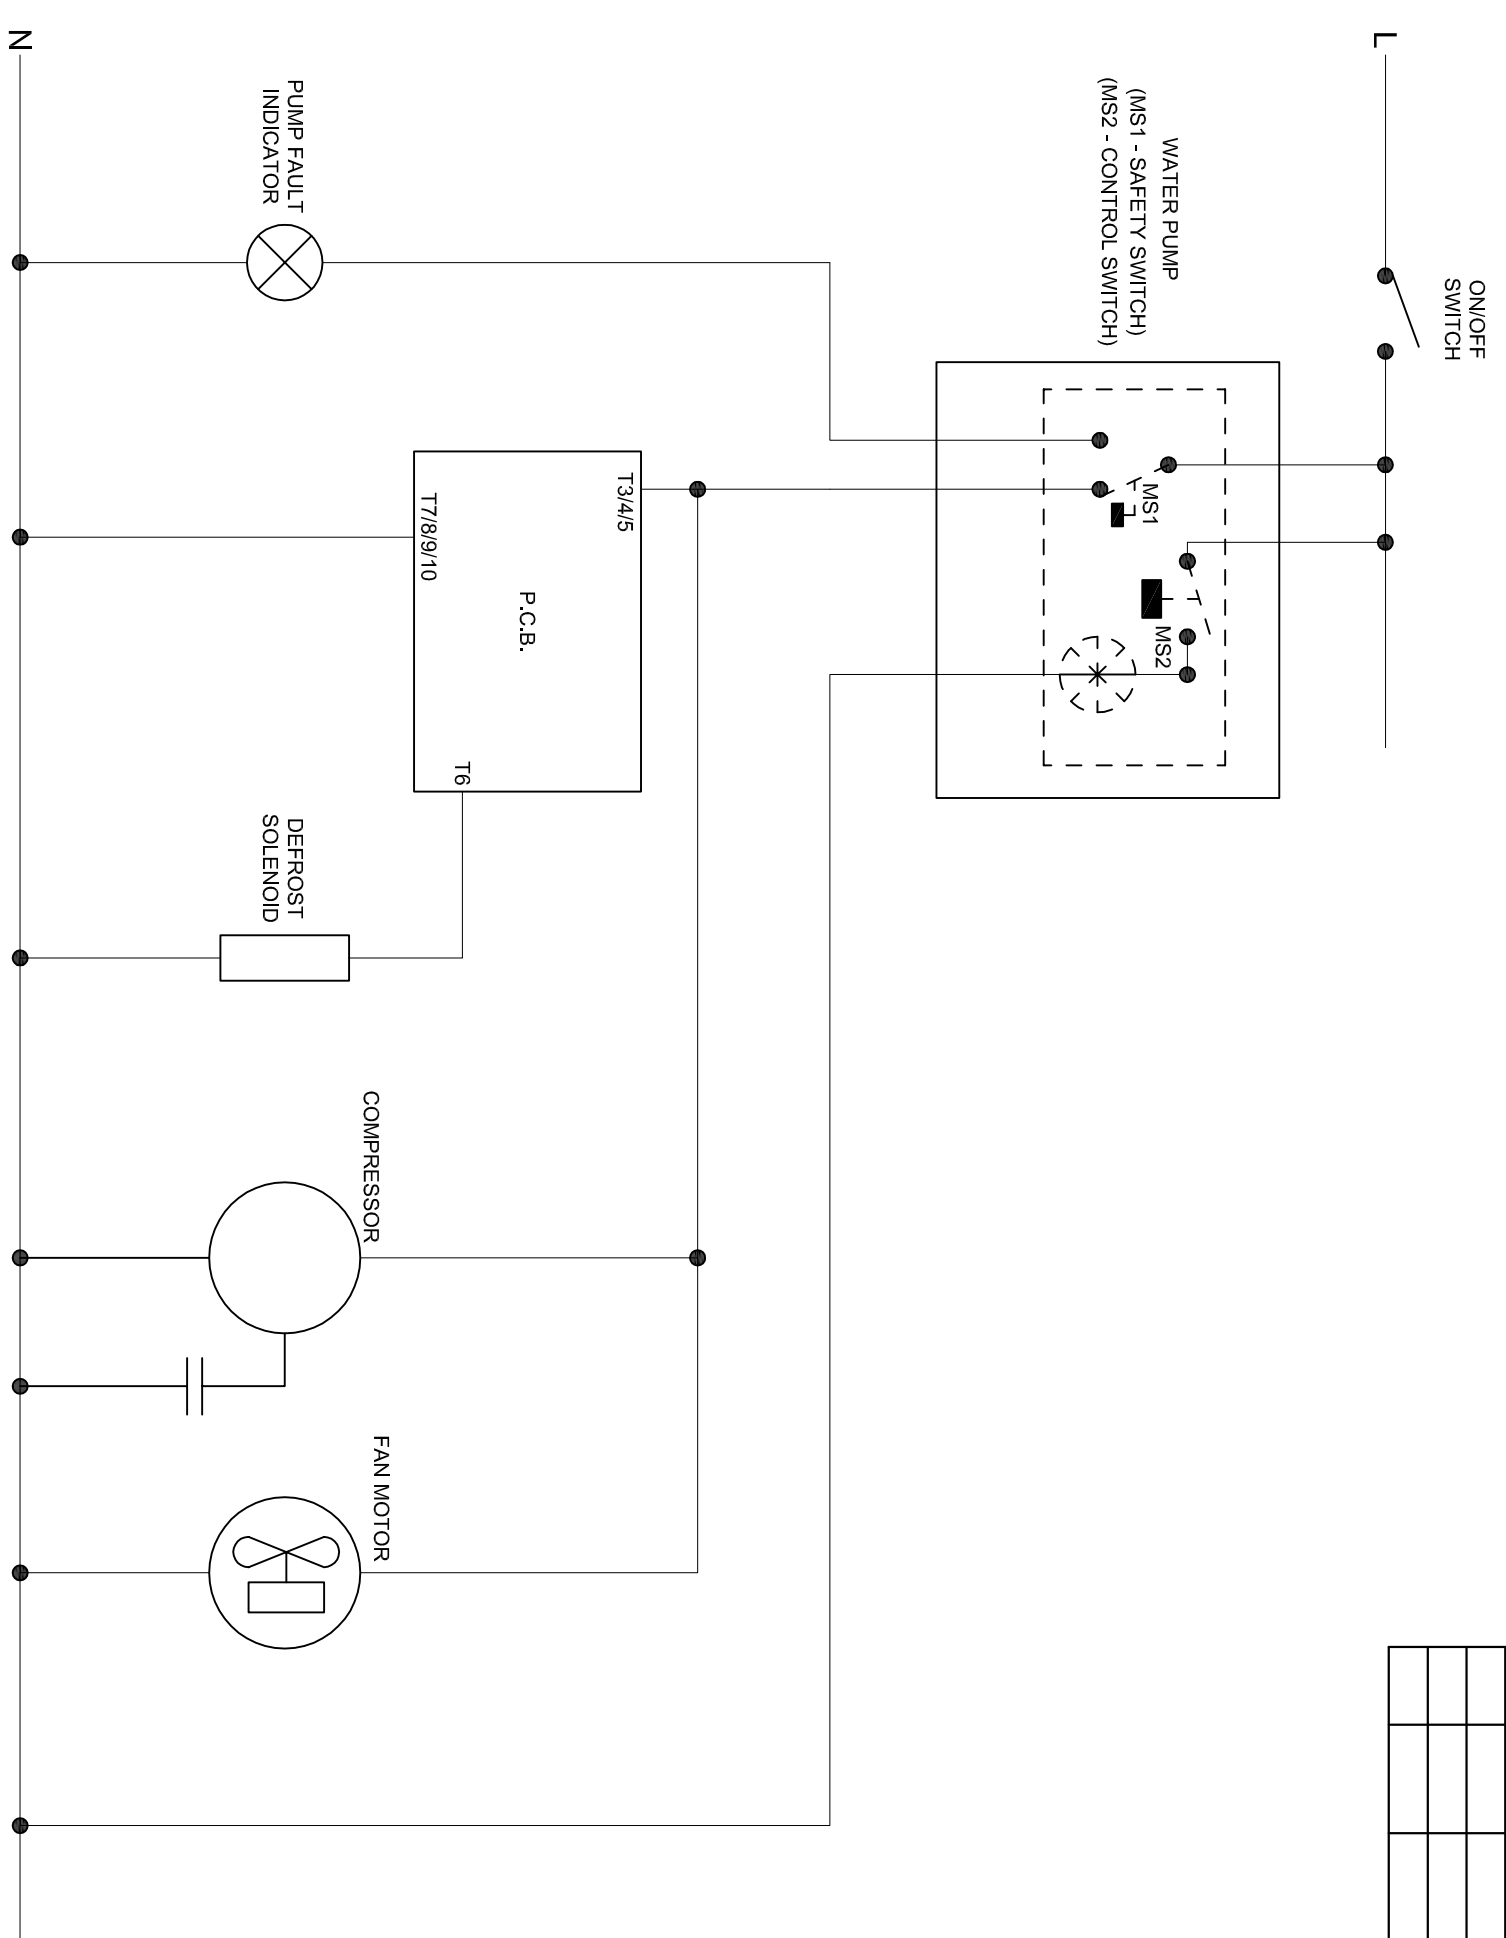

ISSUE	DATE	AMENDMENTS
1	30/01/17	ORIGINAL
2	11/04/19	COMPRESSOR CAPACITOR ADDED - WDA

		BISHOP AUCKLAND Co. DURHAM ENGLAND		TITLE RM75P - UK/EU 230V - SCHEMATIC	
3RD ANGLE PROJECTION DO NOT SCALE IF IN DOUBT ASK		DIMENSIONS IN m.m. TOLERANCES UNLESS OTHERWISE STATED O. ± 1 0.0 ± 0.25 0.00 ± 0.05 ANGULAR ± 0.5 DEGREE		MATERIAL SEE DRW	
FINISH SEE DRW		DRAWN : W DAGLISH CAD SCALE : 1/1		DRG.NO. 5020422	
				SHEET 1 OF 1	